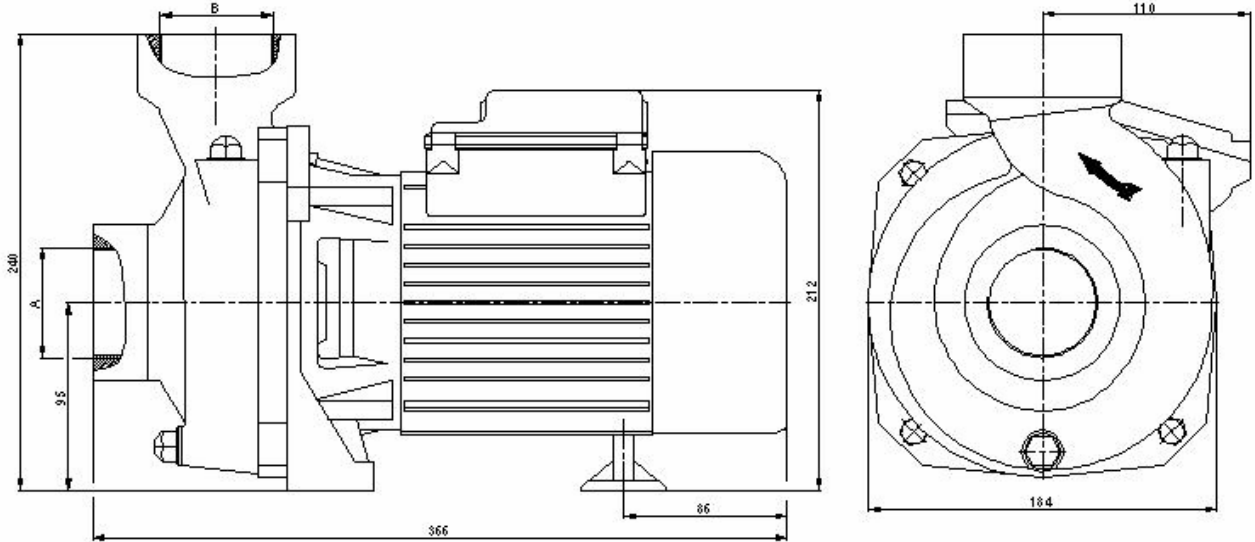

Type : BM 34A,B,C,D

POMPA

MAX. TOTAL HEAD : 14m.
 MAX. WATER OUTPUT : 48m³ / h
 MAX. SUCTION LIFT : 6m.
 PUMP BODY : GG 22 Cast Iron
 EMPELLER : Brass
 SHAFT : X20Cr13 Stainless Steel

MOTOR

VOLTAGE : 220V ~ Single Phase
 : 220V/380~ Three Phase
 1HP Induction Motor
 PROTECTION CLASS : IP44
 INSULATION CLASS : B
 SEALING : 10 Bar Mechanical Seal
 MAINTENANCE : Lubrication Free

CENRIFUGAL WATER PUMP

TYPE	POWER HP KW		PHASE	CAPACITY (m ³ / h) / (lt / min.)								INLET A	OUTLET B	
				0	6	12	18	24	30	36	42			48
				0	100	200	300	400	500	600	700			800
				TOAL MANOMETRIC HEAD (m)										
BM34A	1	0.75	1	14.2	13.8	13	11.5	9.6	6.5	3		R2"	R2"	
BM34B			1	12.5	12	11.5	11	10	8.5	7	5	3	R3"	R3"
BM34C			3	14.2	13.8	13	11.5	9.6	6.5	3			R2"	R2"
BM34D			3	12.5	12	11.5	11	10	8.5	7	5	3	R3"	R3"